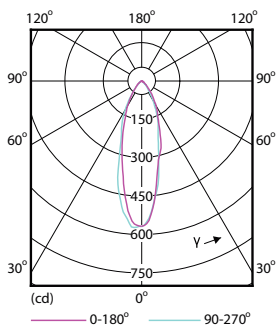

Product data

General Information	
Cap-Base	GU10 [GU10]
EU RoHS compliant	Yes
Nominal Lifetime (Nom)	15000 h
Switching Cycle	50000X
Technical Type	4-35W
Light Technical	
Color Code	830 [CCT of 3000K]
Beam Angle (Nom)	36 °
Luminous Flux (Nom)	260 lm
Luminous Intensity (Nom)	540 cd
Color Designation	White (WH)
Correlated Color Temperature (Nom)	3000 K
Luminous Efficacy (rated) (Nom)	65.00 lm/W
Color Consistency	<6
Color Rendering Index (Nom)	80
LLMF At End Of Nominal Lifetime (Nom)	70 %
Luminous Flux in 90° Cone (Rated)	260 lm
Operating and Electrical	
Input Frequency	50 to 60 Hz
Power (Nom)	4 W

CorePro LEDspot MV

Numerator - Quantity Per Pack	1
Numerator - Packs per outer box	10
Material Nr. (12NC)	929001363902

Net Weight (Piece)	0.038 kg
--------------------	----------

Dimensional drawing

GU10 230V 4-35W 260lm 36D 3000K GU10 D

Product	D	C
CorePro LEDspot 4-35W GU10 830 36D DIM	50 mm	54 mm

Photometric data

LEDspot,PAR38 11W 900lm 3000K

Classic LEDspotMV 35W GU10 830 36D

CorePro LEDspotMV 35W GU10 830 36D CLA

CorePro LEDspot MV

Lifetime